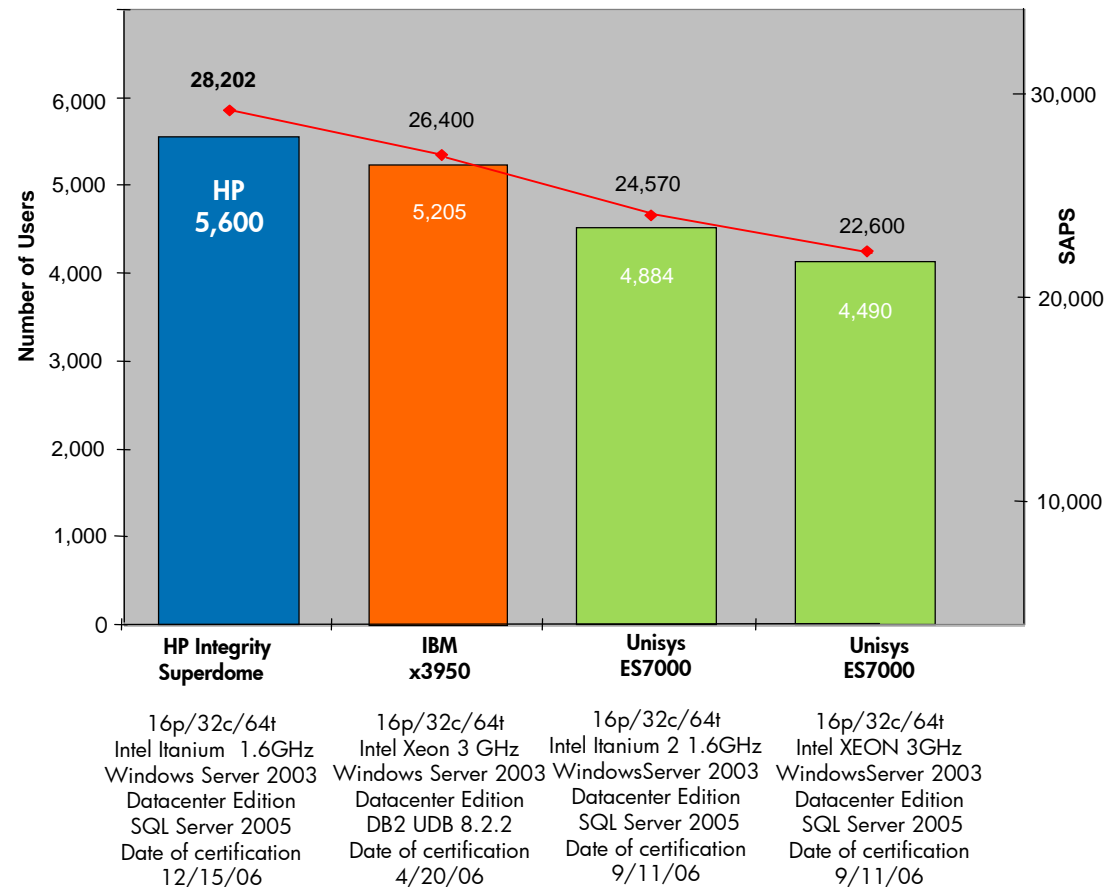

#1 SAP 16p/32c 2-Tier SD Windows performance with HP Integrity Superdome and SQL Server 2005!

Outstanding SAP performance and scalability in a flexible, highly reliable, standards-based solution!

- **5,600 SD users supported**
- **28,202 SAPS**
  - 1,692,134 Dialog steps/hour
  - 1.91 seconds average dialog response time

Results as of 12/12/06
For more information, see www.sap.com
HP Integrity Superdome Server with Microsoft SQL Server 2005 (SP1) currently available

SAP SD 2-Tier: Top Windows performance for HP Integrity Superdome with 16 Intel® Itanium® 2 Dual-Core processors with sx2000 chipset, 64-bit Microsoft SQLServer 2005, Windows Server 2003, 64-bit Datacenter Edition and SAP SD Standard mySAP ECC 6.0