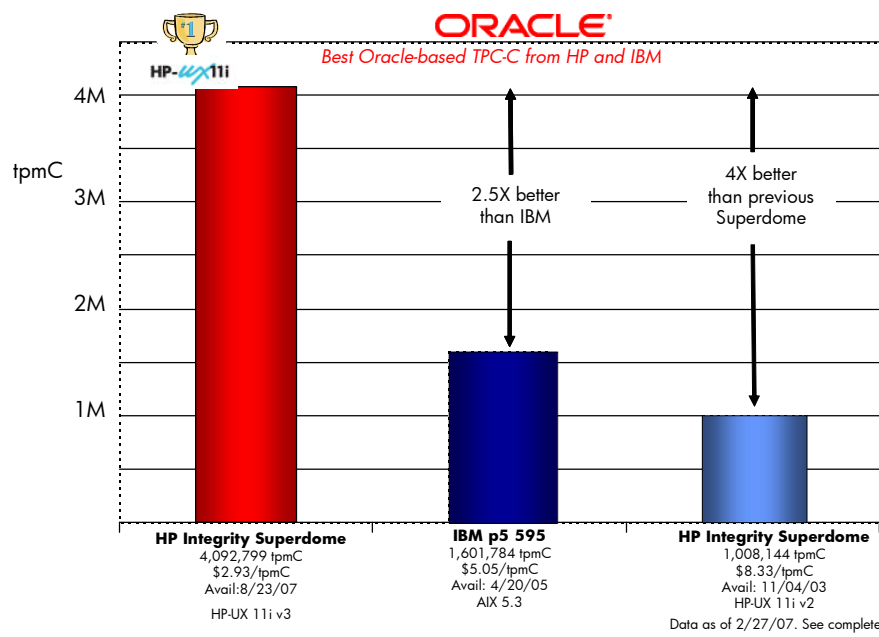

Combined with the processor-enhancing capabilities of HP's Super-Scalable Processor Chipset sx2000, the HP Integrity Superdome Server delivers outstanding performance, scalability, and simplified management at an exceptional value. With its latest TPC-C benchmark announced in February 2007, the HP Integrity Superdome with the Dual-Core Intel® Itanium® 2 processor, demonstrates a superior level of performance, functionality, and value within enterprise class high-end servers. The result, **4,092,799 M tpmC, at an outstanding price/performance of \$2.93/tpmC is the #1 TPC-C result across all operating systems and database environments.**

Figure 1. The HP Integrity Superdome with Dual-Core Intel Itanium 2 delivers best Oracle TPC-C performance

Table 1. Configurations of Integrity Superdome competitors

**HP Integrity Superdome.** 4,092,799M tpmC, \$2.93/tpmC. Available 8/23/07.  
64 processors/128 cores. Intel® Itanium® 2 Dual-Core 1.6 GHz. 24 MB cache. 1,024 GB RAM. HP-UX 11i v3 and Oracle 10g Enterprise Edition.

**IBM p5 p595.** 1,601,785, \$5.05/tpmC. Available now.  
16 processors/32 cores/64 threads. IBM Power 5 1.9 GHz. 36 MB cache. AIX 5.3 and DB2 8.2. **The Integrity Superdome delivers the best Oracle result!**

**HP Integrity Superdome.** 1,008,144, \$8.33/tpmC. Available now.  
64 processors/64 cores/64 threads. Intel® Itanium® 2 1.5 GHz. 6 MB cache. 1,024 GB RAM. HP-UX 11i v2 and Oracle 10g Enterprise Edition.  
**The new Integrity Superdome result is 4X faster and 65% cheaper!**